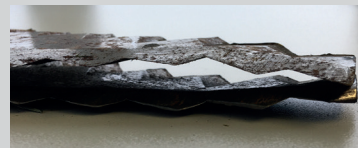

Twice the knife service life!

- We tested genuine Strautmann forage wagon knives against replica forage wagon knives.
- Test set up: In a Giga-Vitesse CFS 4001 DO, 8 cutting knives were replaced by replica parts.
- After 360 transported loads we evaluated the results:

BSL **strautmann** GENUINE Parts

- All knives undamaged!
- Hardly any traces of abrasion
- 50% less wear

- ✓ Cost-effective
- ✓ Consistent cutting quality
- ✓ Reliable & durable

Replica Parts

- 6 knives prematurely defective
- 2 knives bent

- 4 knives broken
- Intensive wear

- * Frequent change of knives
- * Worse cutting quality
- * Dangerous metal in the load

Twice the service life with Strautmann GENUINE PARTS!